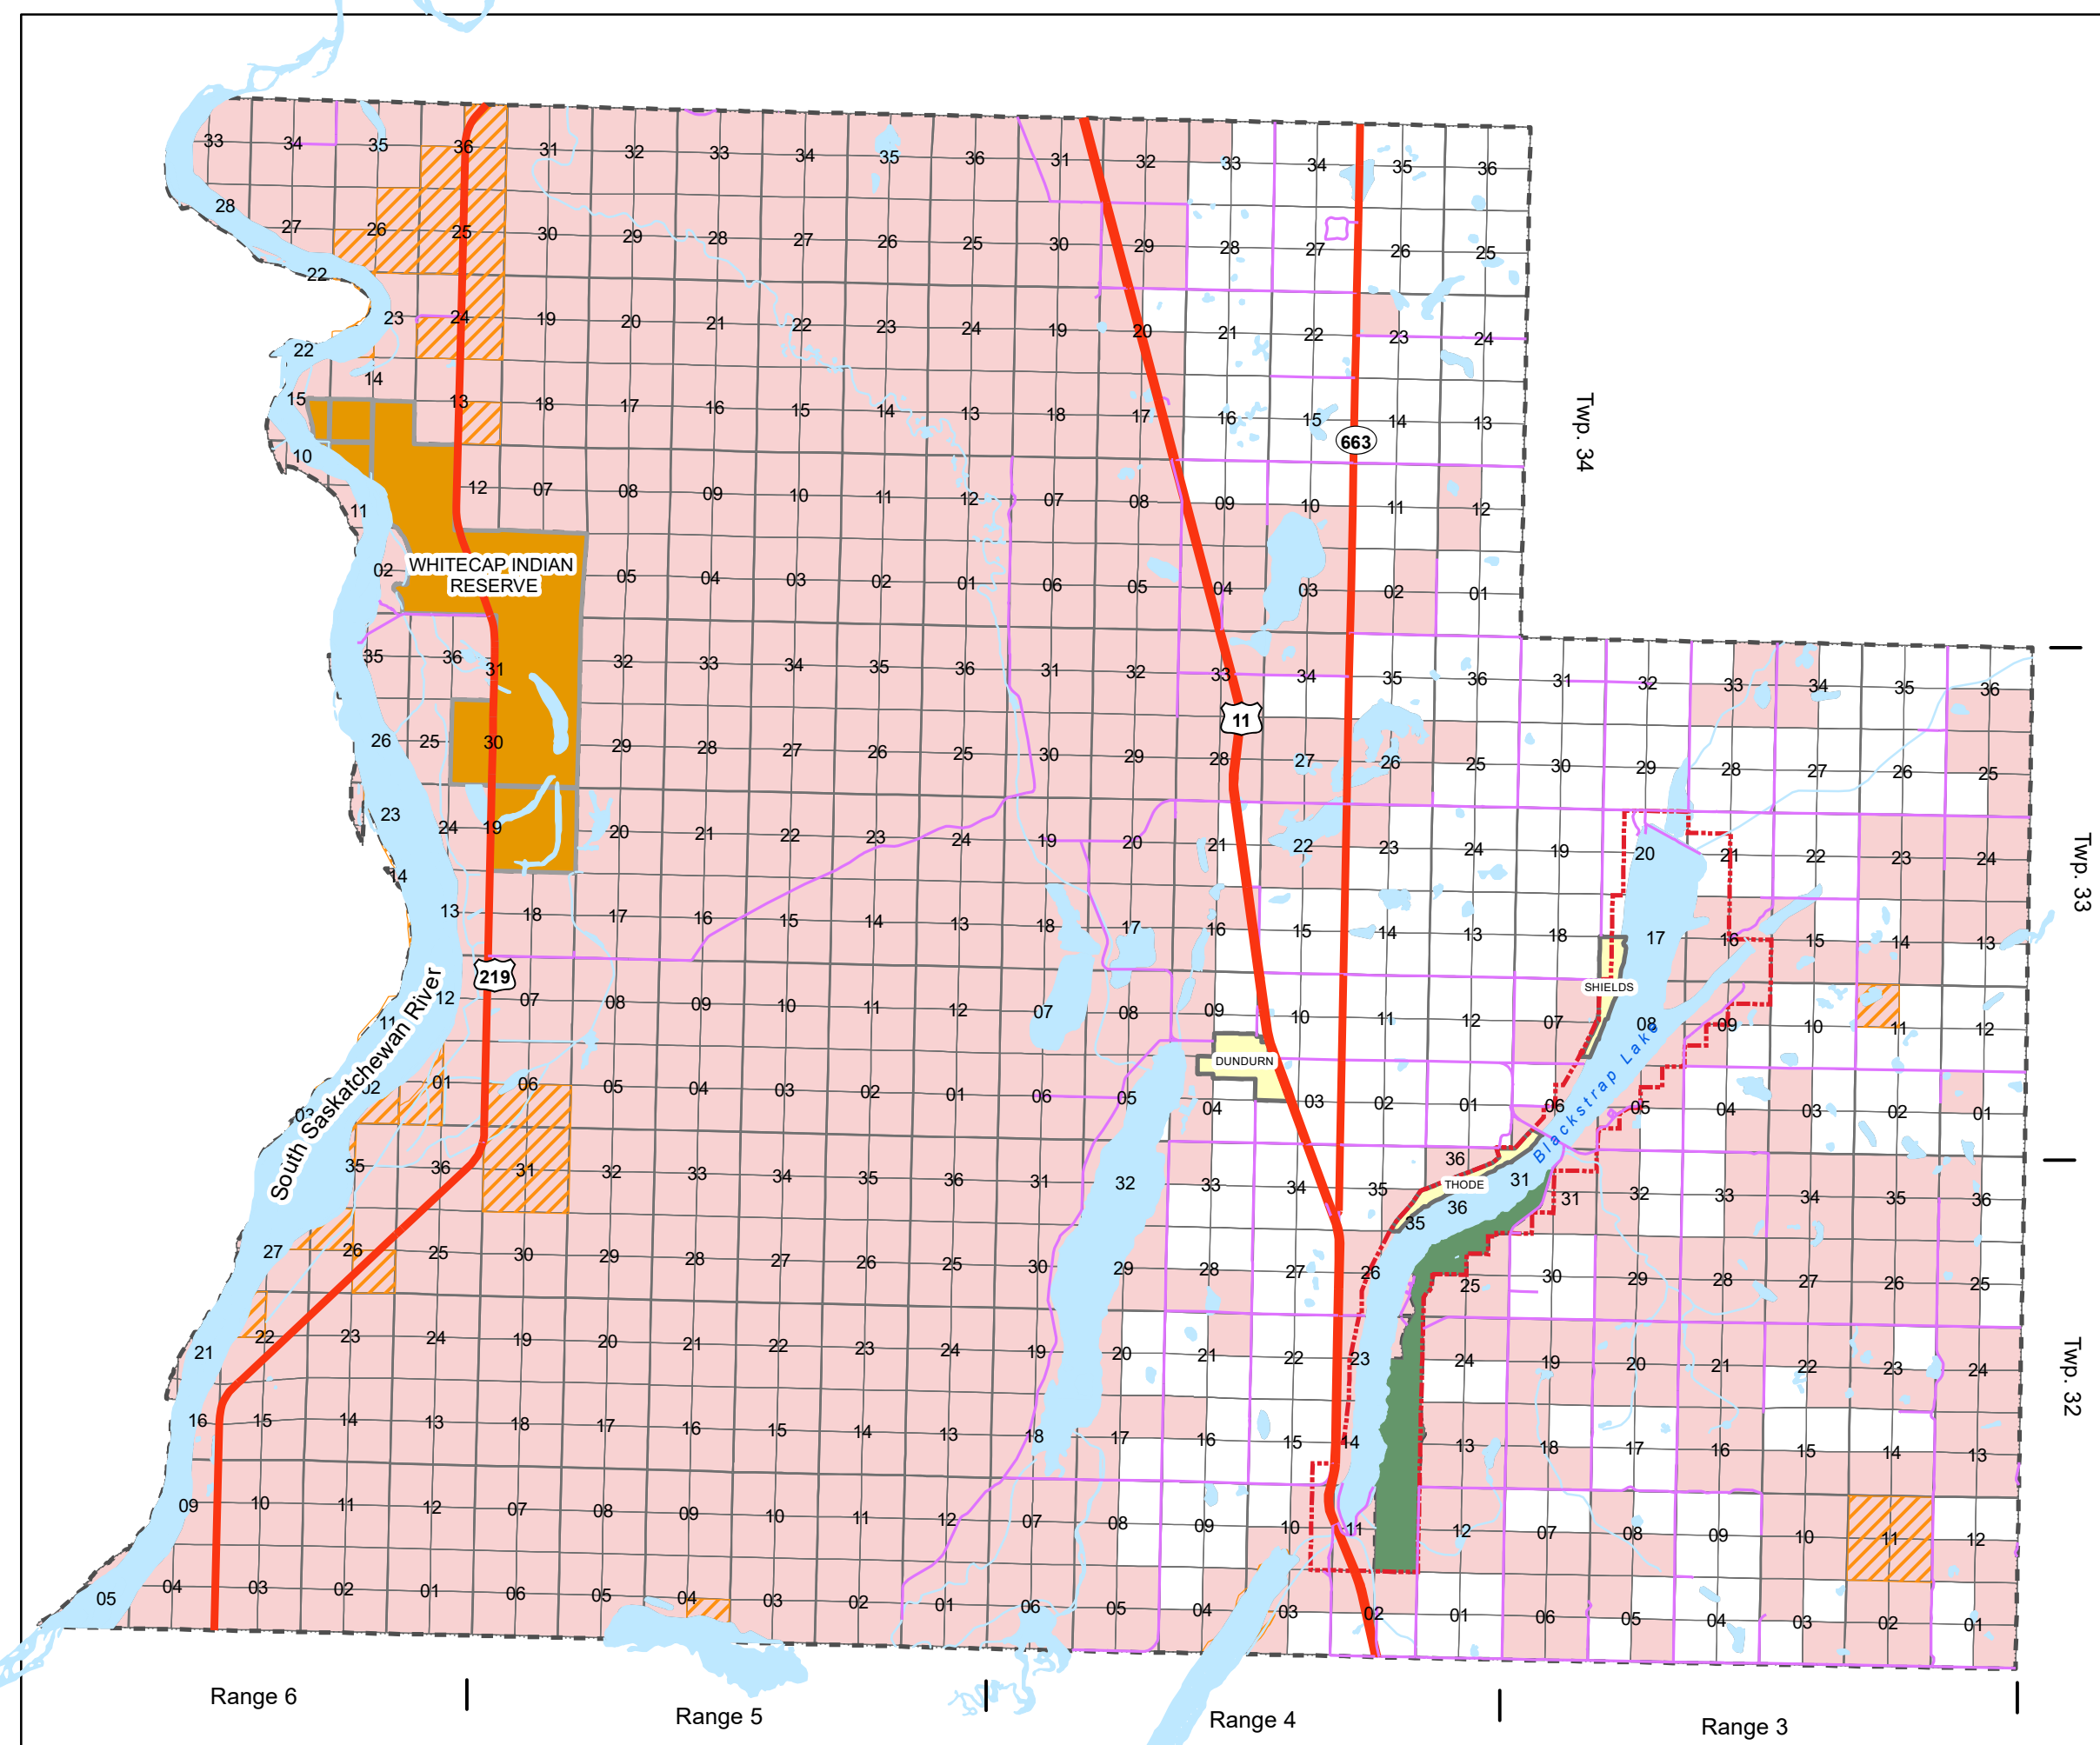

RM of Dundurn No. 314

Schedule C: Wildlife Habitat Protection and Heritage Sensitive Map

Legend

- Heritage Sensitive Area
- Wildlife Habitat Protection
- Reservoir Development Area
- Urban Municipality
- Provincial Park
- First Nations Reserve
- RM Boundary
- Major Road
- Secondary Roads
- Watercourse
- Waterbody

Note: All geospatial data (Copyright of Her Majesty the Queen in Right of Canada) has been provided by Information Services Corporation of Saskatchewan. It is the responsibility of the user to verify the accuracy of the information provided since changes may have occurred since the time of the map creation.